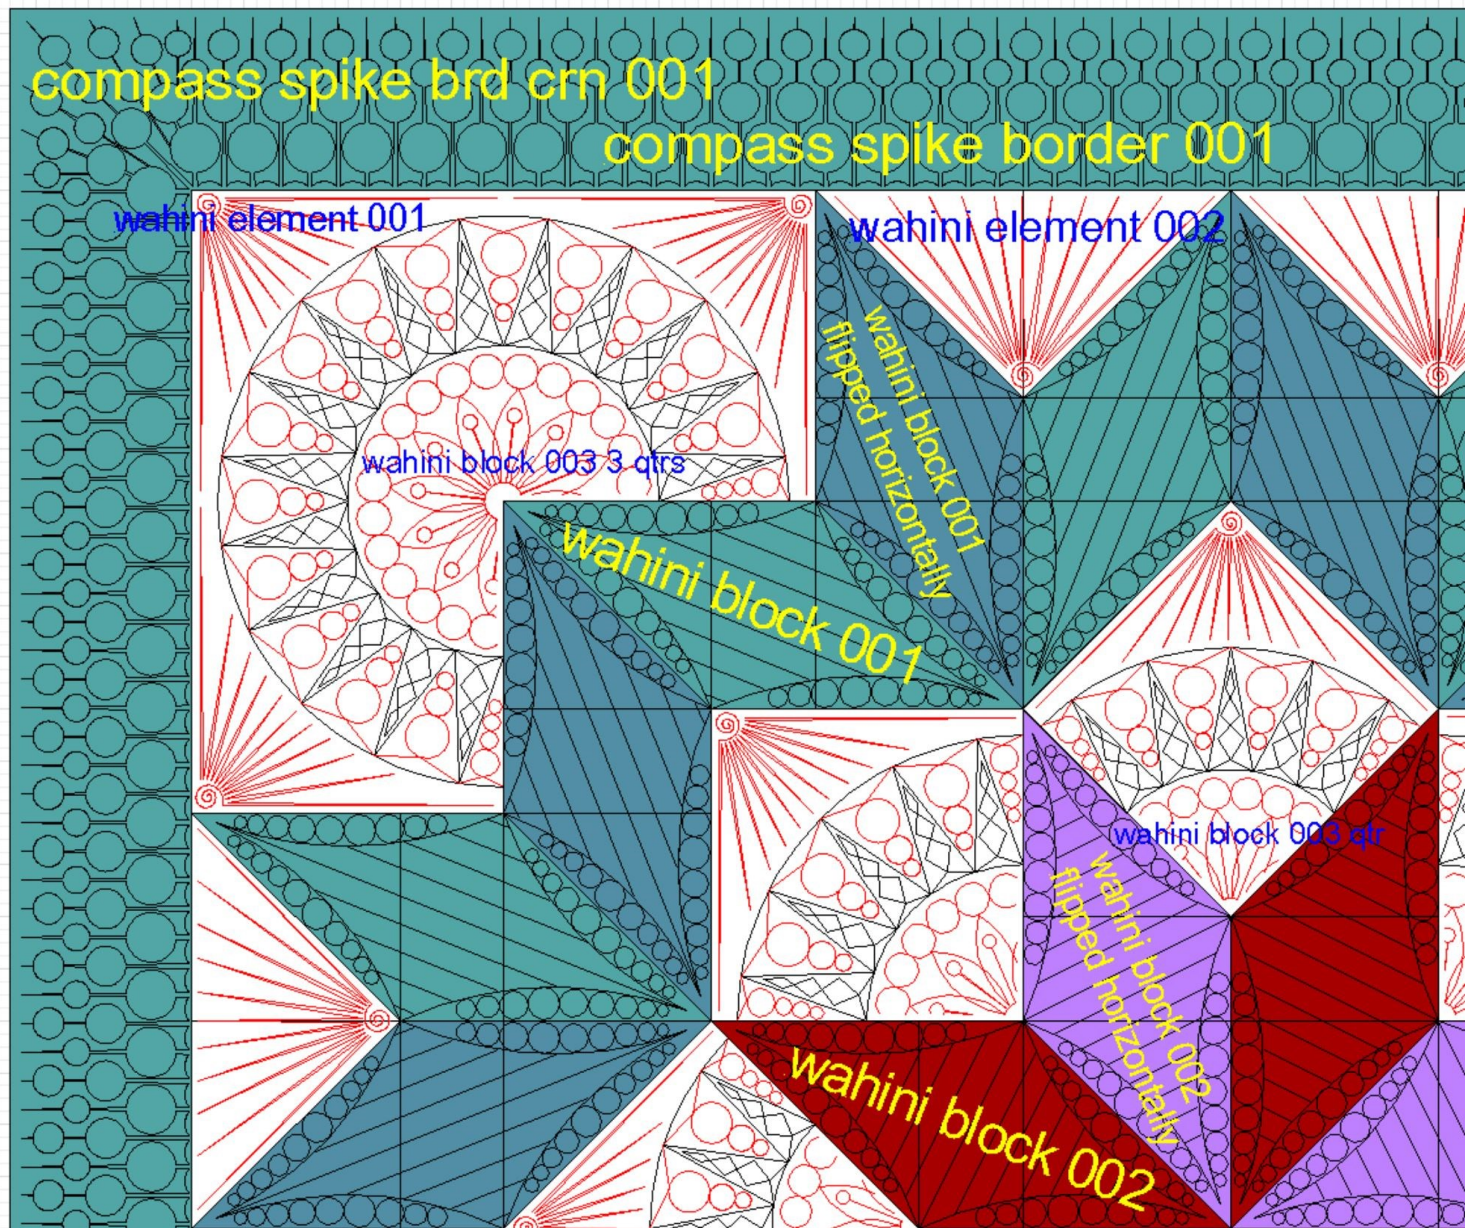

# Wicked Wahini Quilt by Linda Hahn of Frog Hollow Designs.

compass spike brd crn 001

compass spike border 001

wahini block 001

wahini block 002

wahini element 001

wahini p2p 001

wahini p2p 002

one end will need to be flipped horizontally

wahini p2p 003

wahini block 003 3 qtrs

wahini block 003 qtr

wahini element 002